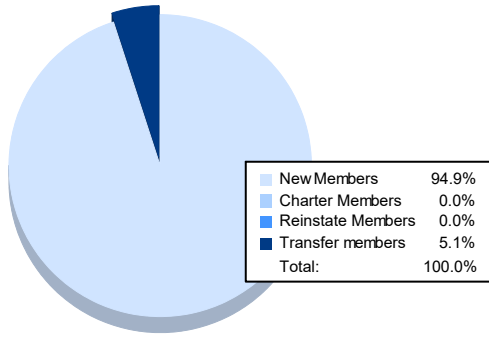

Year	New Clubs	Dropped Clubs	Gain/ Loss Clubs	New Members	Charter Members	Reinstate Members	Transfer Members	Total Member Added	Total Members Dropped	Gain/ Loss Members
2017-2018	0	0	0	111	0	1	0	112	112	0
2018-2019	2	0	2	120	46	1	4	171	108	63
2019-2020	1	0	1	93	31	1	3	128	134	-6
2020-2021	1	0	1	85	20	2	4	111	120	-9
2021-2022	0	1	-1	75	0	0	4	79	147	-68
<b>Average</b>	<b>1</b>	<b>0</b>	<b>1</b>	<b>97</b>	<b>19</b>	<b>1</b>	<b>3</b>	<b>120</b>	<b>124</b>	<b>-4</b>

### Membership Composition June 2022 Cumulative