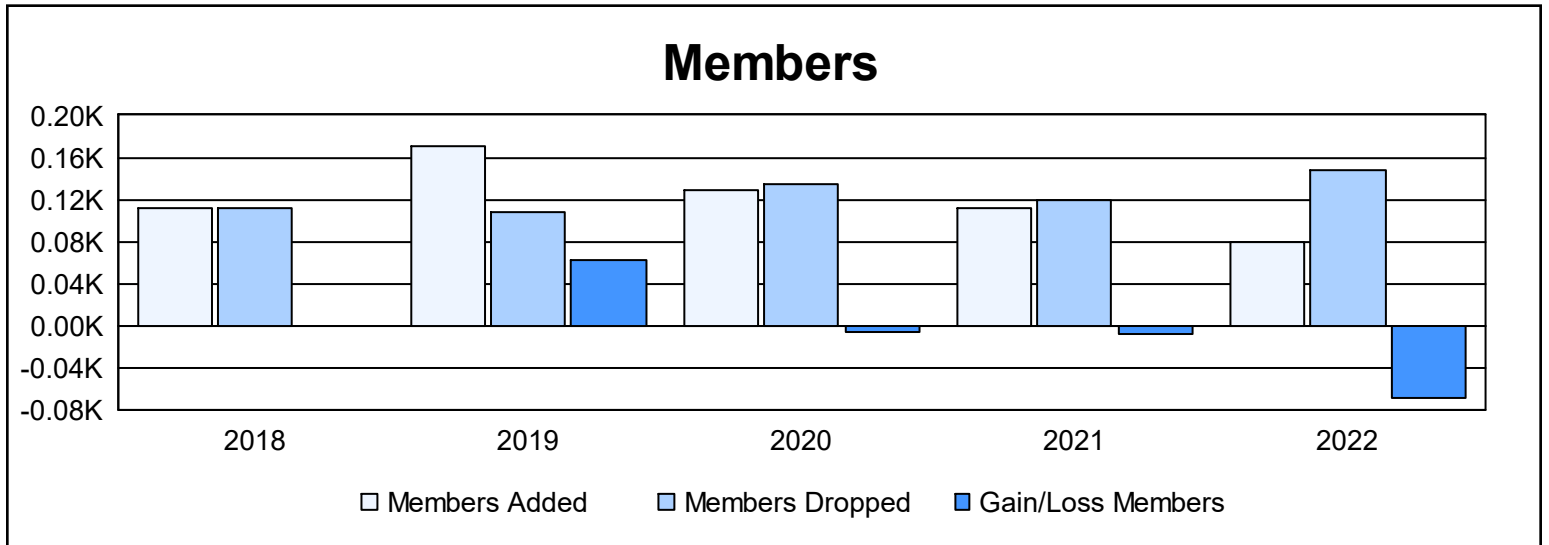

Year	New Clubs	Dropped Clubs	Gain/ Loss Clubs	New Members	Charter Members	Reinstate Members	Transfer Members	Total Member Added	Total Members Dropped	Gain/ Loss Members
2017-2018	0	0	0	111	0	1	0	112	112	0
2018-2019	2	0	2	120	46	1	4	171	108	63
2019-2020	1	0	1	93	31	1	3	128	134	-6
2020-2021	1	0	1	85	20	2	4	111	120	-9
2021-2022	0	1	-1	75	0	0	4	79	147	-68
<b>Average</b>	<b>1</b>	<b>0</b>	<b>1</b>	<b>97</b>	<b>19</b>	<b>1</b>	<b>3</b>	<b>120</b>	<b>124</b>	<b>-4</b>

### Membership Composition June 2022 Cumulative