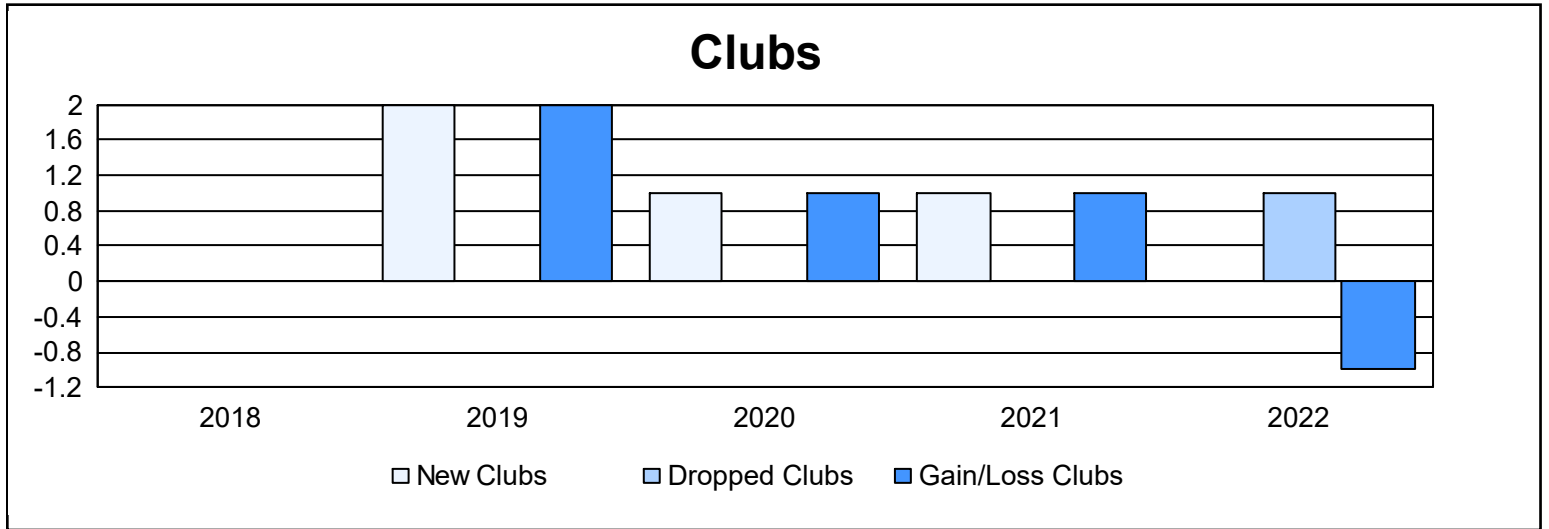

Year	New Clubs	Dropped Clubs	Gain/ Loss Clubs	New Members	Charter Members	Reinstate Members	Transfer Members	Total Member Added	Total Members Dropped	Gain/ Loss Members
2017-2018	0	0	0	111	0	1	0	112	112	0
2018-2019	2	0	2	120	46	1	4	171	108	63
2019-2020	1	0	1	93	31	1	3	128	134	-6
2020-2021	1	0	1	85	20	2	4	111	120	-9
2021-2022	0	1	-1	75	0	0	4	79	147	-68
<b>Average</b>	<b>1</b>	<b>0</b>	<b>1</b>	<b>97</b>	<b>19</b>	<b>1</b>	<b>3</b>	<b>120</b>	<b>124</b>	<b>-4</b>

### Membership Composition June 2022 Cumulative